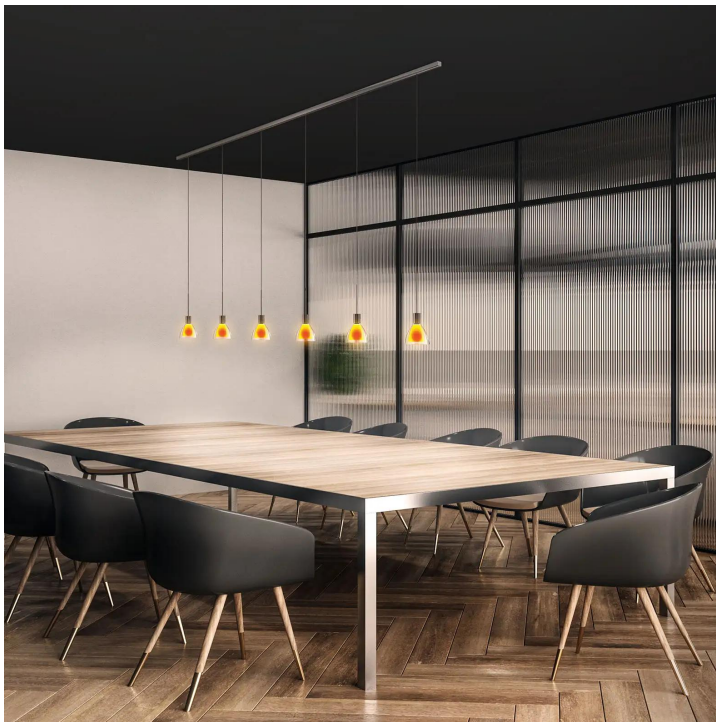

Shade Color

Systems

ALL-IN 230V track

Bulb Type

AC-LED

System

Specification

714180ch