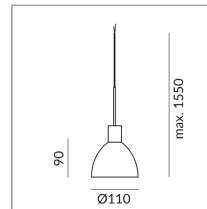

Shade Color

Systems

OE LV pendant luminaires

Bulb Type

LV-LED

System

Specification

132100sw
painted black
12 Wattage
2700 K
1250 lm
CRI 97