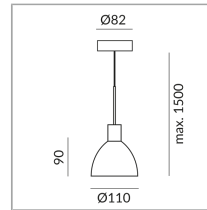

Systems

Single luminaires

Bulb Type

AC-LED

System

Specification

104103ws
painted white
8 Wattage
2700 K
650 lm
CRI 90
230 Volt

Phasenabschnitt (C)
Optional 3000k