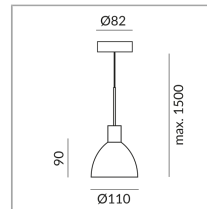

Systems

Single luminaires

Bulb Type

AC-LED

System

Specification

**104103sw**  
painted black  
8 Wattage  
2700 K  
650 lm  
CRI 90

230 Volt  
Phasenabschnitt (C)  
Optional 3000k