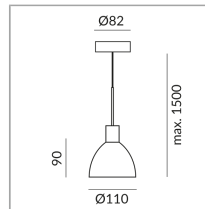

SILVA NEO 110

SILVA NEO 110 AC S

104102mcgy

LED

Dimmable

Price €409.00 incl. VAT

Body Color

Shade Color

Systems

Bulb Type

System

Specification

104102mcgy

matchrome painted

8 Wattage

2700 K

650 lm

CRI 90

230 Volt

Phasenabschnitt (C)

Optional 3000k

[Light data ldt/ies](#)

[3D data 3ds](#)

[5-year guarantee](#)

BRUCK-Design

Where to buy? - [Dealer](#)