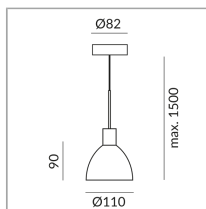

Systems

Single luminaires

Bulb Type

AC-LED

System

Specification

104101ws

Painted white