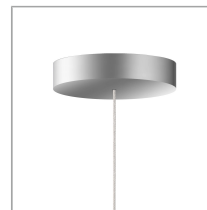

BRUCK.

SILVA NEO 110

SILVA NEO 110 LV S

102101mcgy

LED

Dimmable

Price €499.00 incl. VAT

Body Color

Shade Color

Systems

Single luminaire

Bulb Type

LV-LED

System

Specification

102101mcgy

matchrome painted

15 Wattage

2700 K

1250 lm

CRI 97

230 Volt

Phasenabschnitt (C)

Optional 3000k

Optional DALI

Optional Dim2warm

Optional Casambi

[Light data ldt/ies](#)

[3D data 3ds](#)

5-year guarantee

BRUCK-Design

Where to buy? - [Dealer](#)