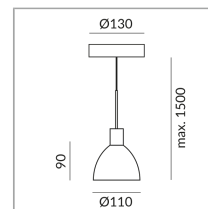

Systems

Single luminaire

Bulb Type

LV-LED

System

Specification

102100ws

Painted white