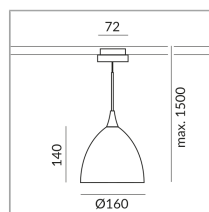

Shade Color

Systems

DUOLARE 230V track

System

Specification

860369mcgy
mattchrome painted
48 Wattage
230 Volt
Universal (L,C)

Light data ldt/ies
3D data 3ds
5-year guarantee

BRUCK-Design