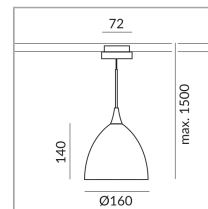

Shade Color

Systems

DUOLARE 230V track

System

Specification

860369ch

chrome

48 Wattage