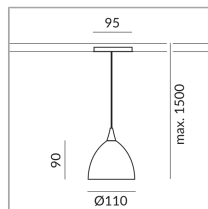

Shade Color

Systems

ALL-IN 230V track

System

Specification

710170mcgy
mattchrome painted
48 Wattage
230 Volt
Universal (L,C)

[Installation pdf](#)
[Light data ldt/ies](#)
[3D data 3ds](#)

BRUCK-Design