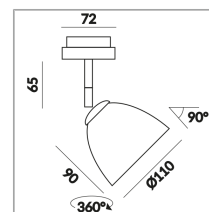

Systems

DUOLARE 230V track

System

Specification

860363mcgy
matchrome painted
60 Wattage
230 Volt
Universal (L,C)

[Light data ldt/ies](#)
[3D data 3ds](#)
[5-year guarantee](#)

BRUCK-Design

Where to buy? - [Dealer](#)