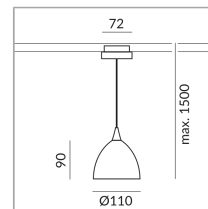

Shade Color

Systems

DUOLARE 230V track

System

Specification

860218mcgy

matchrome painted

48 Wattage

230 Volt

Universal (L,C)

[Light data ldt/ies](#)

[3D data 3ds](#)

BRUCK-Design

Where to buy? - [Dealer](#)