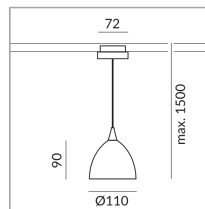

Shade Color

Systems

DUOLARE 230V track

System

Specification

860218ch

chrome

48 Wattage

230 Volt

Universal (L,C)

[Light data ldt/ies](#)

[3D data 3ds](#)

BRUCK-Design

Where to buy? - [Dealer](#)