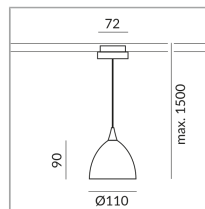

Specification

860216mcgy
mattchrome painted
48 Wattage
230 Volt
Universal (L,C)

Light data ldt/ies

3D data 3ds

BRUCK-Design