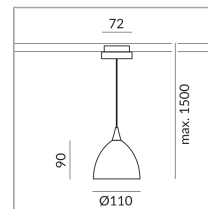

Shade Color

Systems

DUOLARE 230V track

System

Specification

860213mcgy

matchrome painted

48 Wattage