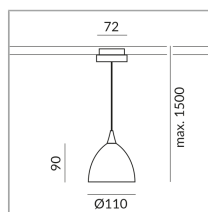

230 Volt

Universal (L,C)

Light data ldt/ies

3D data 3ds

5-year guarantee

BRUCK-Design

Where to buy? - [Dealer](#)