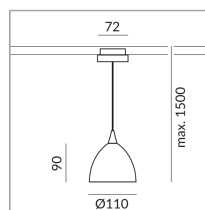

Shade Color

Systems

DUOLARE 230V track

System

Specification

860210mcgy
mattchrome painted
48 Wattage
230 Volt
Universal (L,C)

[Installation pdf](#)
[Light data ldt/ies](#)
[3D data 3ds](#)

BRUCK-Design