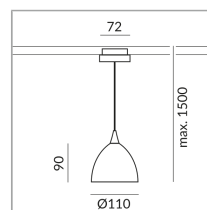

Shade Color

Systems

DUOLARE 230V track

System

Specification

860210ch

chrome

48 Wattage