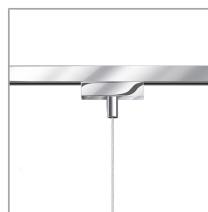

BRUCK.

SILVA 110 G9

SILVA 110 G9 DLR

860210ch

G9

Dimmable

Price €439.00 incl. VAT

Body Color

Shade Color

Systems

DUOLARE 230V track

System

Specification

860210ch

chrome

48 Wattage

230 Volt

Universal (L,C)

[Installation pdf](#)

[Light data ldt/ies](#)

[3D data 3ds](#)

[5-year guarantee](#)

BRUCK-Design

Where to buy? - [Dealer](#)