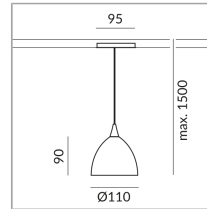

Shade Color

Systems

ALL-IN 230V track

System

Specification

710163ch

chrome

48 Wattage

230 Volt

Universal (L,C)

[Light data ldt/ies](#)

[3D data 3ds](#)

BRUCK-Design

Where to buy? - [Dealer](#)