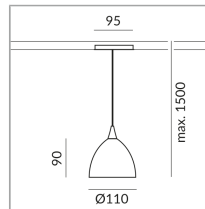

230 Volt

Universal (L,C)

[Light data ldt/ies](#)

[3D data 3ds](#)

[5-year guarantee](#)

BRUCK-Design

Where to buy? - [Dealer](#)