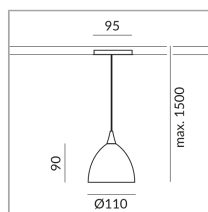

Shade Color

Systems

ALL-IN 230V track

System

Specification

710162ch

chrome

48 Wattage

230 Volt

Universal (L,C)

[Light data ldt/ies](#)

[3D data 3ds](#)

BRUCK-Design

Where to buy? - [Dealer](#)