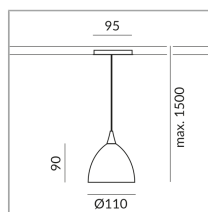

230 Volt

Universal (L,C)

[Light data ldt/ies](#)

[3D data 3ds](#)

[5-year guarantee](#)

BRUCK-Design

Where to buy? - [Dealer](#)