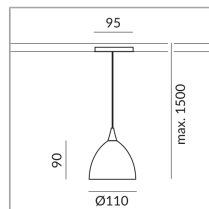

## Specification

**710160mcgy**  
matchrome painted  
48 Wattage  
230 Volt  
Universal (L,C)

[Installation pdf](#)  
[Light data ldt/ies](#)  
[3D data 3ds](#)

BRUCK-Design

Where to buy? - [Dealer](#)