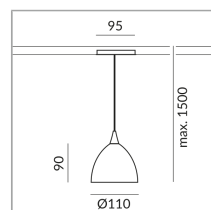

Shade Color

Systems

ALL-IN 230V track

System

Specification

710160ch

chrome

48 Wattage