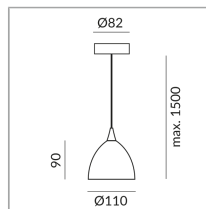

Shade Color

Systems

Single luminaire

System

Specification

100158ch
chrome
48 Wattage
230 Volt
Universal (L,C)
Optional Casambi

Light data ldt/ies
3D data 3ds

BRUCK-Design