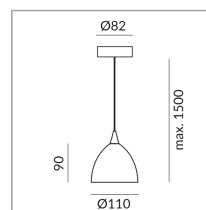

Shade Color

Systems

Single luminaire

System

Specification

100156ch

chrome

48 Wattage