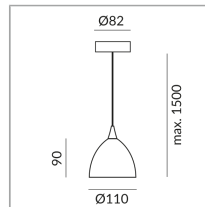

Shade Color

Systems

Single luminaire

System

Specification

100156ch
chrome
48 Wattage
230 Volt
Universal (L,C)
Optional Casambi

Light data ldt/ies
3D data 3ds

BRUCK-Design