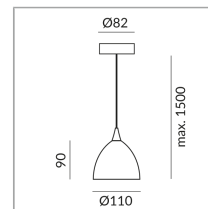

Shade Color

Systems

Single luminaire

System

Specification

100153ch

chrome

48 Wattage

230 Volt

Universal (L,C)

[Light data ldt/ies](#)

[3D data 3ds](#)

BRUCK-Design

Where to buy? - [Dealer](#)