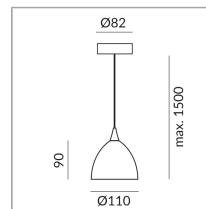

Shade Color

Systems

Single luminaire

System

Specification

100153ch

chrome

48 Wattage