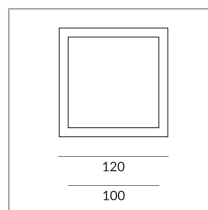

DOWN

Body Color

Specification

100693mg

matt brushed

15 Wattage

2700 K

1250 lm