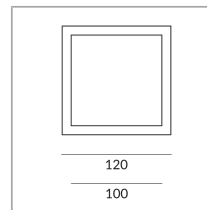

Body Color

Specification

100693mg

matt brushed

15 Wattage

2700 K

1250 lm

CRI 90