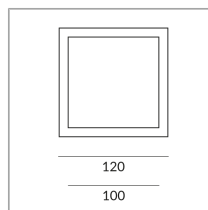

DOWN

Body Color

Specification

100693mg

matt brushed

15 Wattage

2700 K

1250 lm