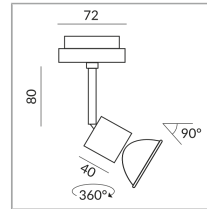

## Specification

**860250mcgy**  
matt chrome-plated /  
painted  
42 Wattage  
230 Volt  
Universal (L,C)

[Installation pdf](#)  
[Light data ldt/ies](#)  
[3D data 3ds](#)

Achim Bredin

Where to buy? - [Dealer](#)