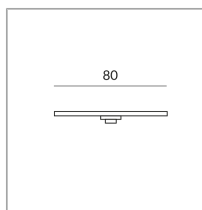

## Specification

**159028ws**  
painted white  
21 Wattage  
350 ads.milliampere  
Optional Casambi

[Installation pdf](#)

[Light data ldt/ies](#)

[3D data 3ds](#)

[5-year guarantee](#)

Where to buy? - [Dealer](#)