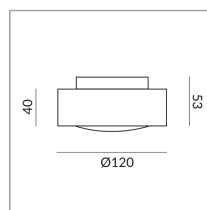

System

Specification

100820ms

brass

10 Wattage

2700 K

800 lm

CRI 90