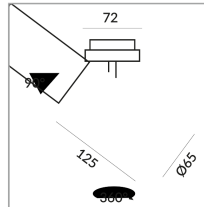

BRUCK.

MONO SPOT GU10

MONO SPOT GU10 DLR

864120sw
G10
Dimmable
Price €159.00 incl. VAT

Body Color

System

Specification

864120sw
painted black
50 Wattage
230 Volt
Universal (L,C)