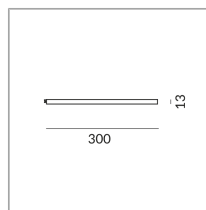

MICRO CONNECTOR ANGLE

CONNECTOR ANGLE
ADAPTABLE MICRO

600085sw
Price €119.90 incl. VAT

Specification

600085sw
painted black

[Installation pdf](#)
[Light data ldt/ies](#)
[3D data 3ds](#)

Where to buy? - [Dealer](#)