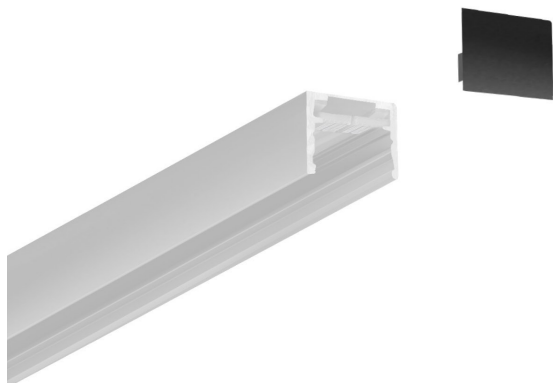

# MICRO END CAP

END CAP MICRO

600090sw

Price €6.90 incl. VAT

## Specification

**600090sw**

painting black

100 Wattage

[Light data ldt/ies](#)

[3D data 3ds](#)

[5-year guarantee](#)

Where to buy? - [Dealer](#)