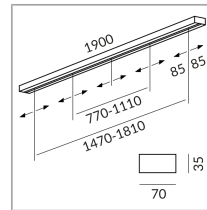

## Specification

**240195mcgy**  
matchrome painted  
5 15 Wattage  
5 Circuits  
Optional DALI  
Optional Casambi

[Light data ldt/ies](#)  
[3D data 3ds](#)  
[5-year guarantee](#)

Dirk Wortmeyer

Where to buy? - [Dealer](#)