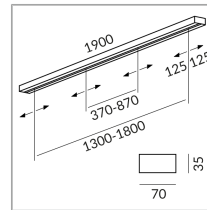

MAXIMUM LV for low-voltage LED luminaires

MAXIMUM LV 1900-4

240194ws
Dimmable
Price €839.00 incl. VAT

Variant

MAXIMUM 1100-2 LV ▼

Specification

240194ws
painted white
4 15 Wattage
4 Circuits
Optional DALI
Optional Casambi