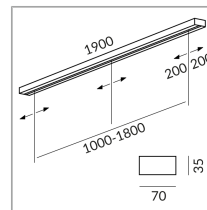

BRUCK.

MAXIMUM LV for low-voltage LED luminaires

MAXIMUM LV 1900-3

240193sw
Dimmable
Price €779.00 incl. VAT

Variant

MAXIMUM 1100-2 LV ▼

Specification

240193sw
painted black
3 15 Wattage
3 Circuits
Optional DALI
Optional Casambi