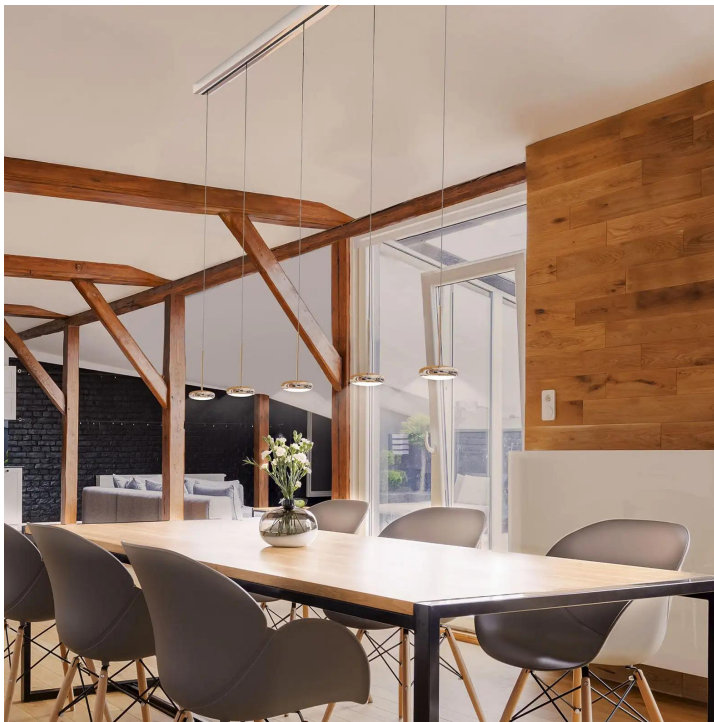

BRUCK.

MAXIMUM LV for low-voltage LED luminaires

MAXIMUM LV 1600-5

240165mcgy

Dimmable

Price €849.00 incl. VAT

Variant

MAXIMUM 1100-2 LV ▼