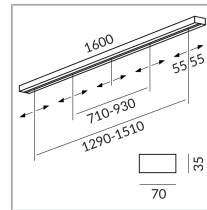

Specification

240165mcgy
mattchrome painted
5 15 Wattage
5 Circuits
Optional DALI
Optional Casambi

[Light data ldt/ies](#)

[3D data 3ds](#)

[5-year guarantee](#)

Dirk Wortmeyer

Where to buy? - [Dealer](#)