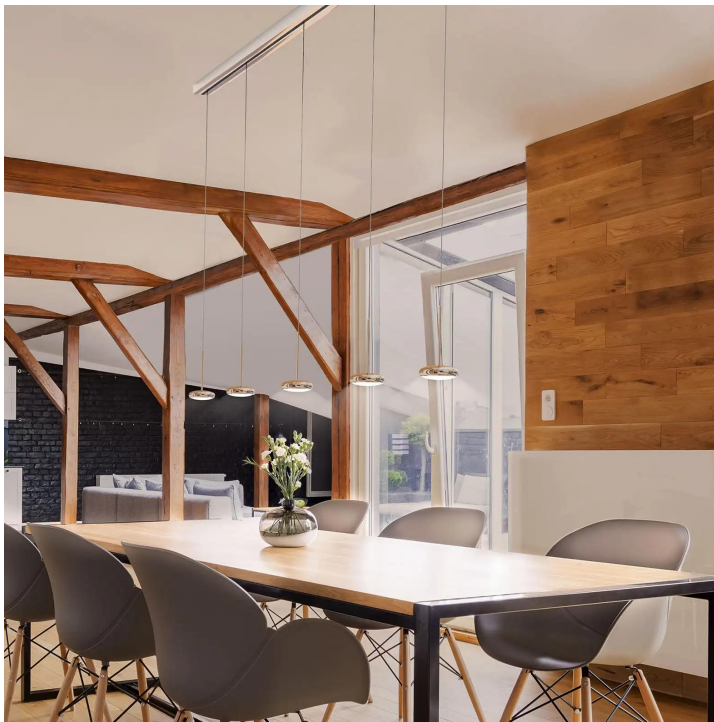

MAXIMUM LV for low-voltage LED luminaires

MAXIMUM 1600-4 LV

240164ws
Dimmable
Price €789.00 incl. VAT

Variant

MAXIMUM 1100-2 LV ▼

Specification

240164ws
painted white
4 15 Wattage
4 Circuits
Optional DALI
Optional Casambi