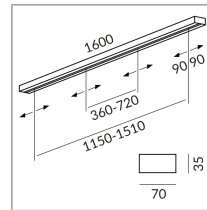

MAXIMUM LV for low-voltage LED luminaires

MAXIMUM 1600-4 LV

240164ws
Dimmable
Price €789.00 incl. VAT

Variant

MAXIMUM 1100-2 LV ▼

Specification

240164ws
painted white
4 15 Wattage
4 Circuits
Optional DALI
Optional Casambi