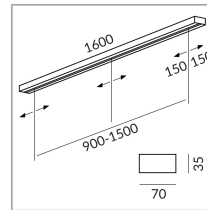

## Specification

**240163mcgy**  
matchrome painted  
3 15 Wattage  
3 Circuits  
Optional DALI  
Optional Casambi

[Light data ldt/ies](#)  
[3D data 3ds](#)  
[5-year guarantee](#)

Dirk Wortmeyer

Where to buy? - [Dealer](#)