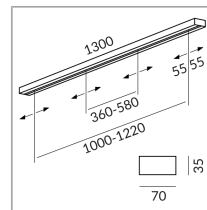

## Specification

**240134sw**  
painted black  
4 15 Wattage  
4 Circuits  
Optional DALI  
Optional Casambi

[Light data ldt/ies](#)  
[3D data 3ds](#)  
[5-year guarantee](#)

Dirk Wortmeyer

Where to buy? - [Dealer](#)