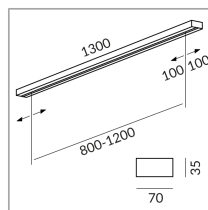

## Specification

**240132ch**

chrome

[Light data ldt/ies](#)

[3D data 3ds](#)

5-year guarantee

Dirk Wortmeyer

Where to buy? - [Dealer](#)