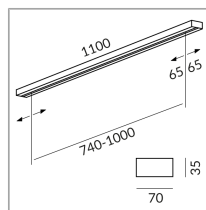

## Specification

**240112mcgy**  
matchrome painted  
2 15 Wattage  
2 Circuits  
Optional DALI  
Optional Casambi

[Light data ldt/ies](#)

[3D data 3ds](#)

[5-year guarantee](#)

Dirk Wortmeyer

Where to buy? - [Dealer](#)