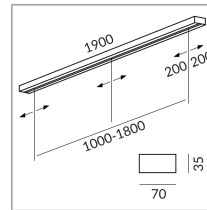

## Specification

**242193ws**  
painted white  
3 50 Wattage  
3 Circuits  
Optional Casambi

[Light data ldt/ies](#)  
[3D data 3ds](#)  
[5-year guarantee](#)

Dirk Wortmeyer

Where to buy? - [Dealer](#)