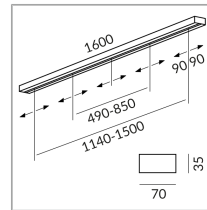

## Specification

**242165mcgy**  
matchrome painted  
5 50 Wattage  
5 Circuits  
Optional Casambi

[Light data ldt/ies](#)  
[3D data 3ds](#)  
[5-year guarantee](#)

Dirk Wortmeyer

Where to buy? - [Dealer](#)