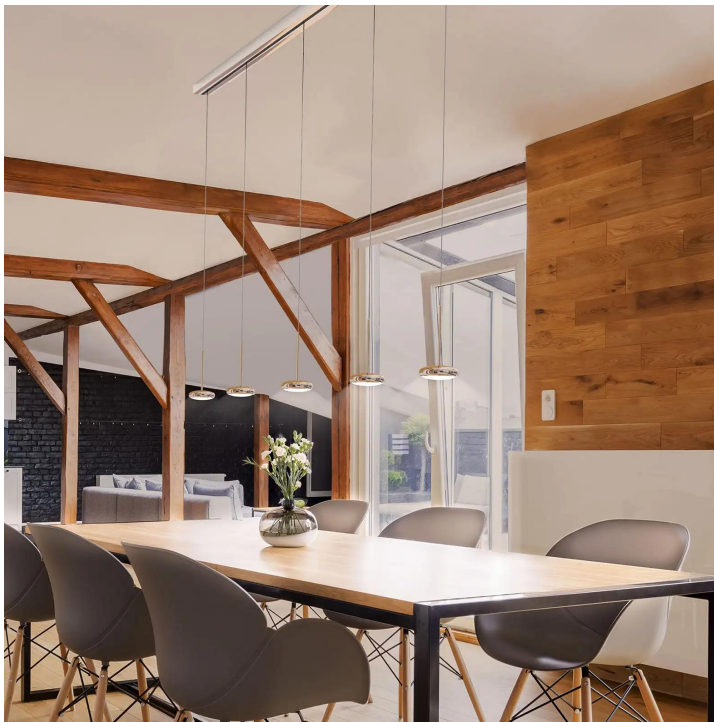

## Specification

**242165mcgy**  
matchrome painted  
5 50 Wattage  
5 Circuits  
Optional Casambi

[Light data ldt/ies](#)  
[3D data 3ds](#)  
[5-year guarantee](#)

Dirk Wortmeyer

Where to buy? - [Dealer](#)