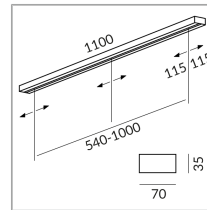

## Specification

**242113ws**  
painted white  
3 50 Wattage  
3 Circuits  
Optional Casambi

[Light data ldt/ies](#)  
[3D data 3ds](#)  
[5-year guarantee](#)

Dirk Wortmeyer

Where to buy? - [Dealer](#)