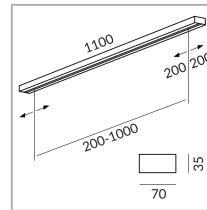

MAXIMUM AC for 230V luminaires

MAXIMUM AC 1100-2

242112ws
Dimmable
Price €494.00 incl. VAT

Variant

MAXIMUM 900-2 AC ▼

Specification

242112ws
painted white
2 50 Wattage
2 Circuits
Optional Casambi

[Light data ldt/ies](#)
[3D data 3ds](#)
[5-year guarantee](#)