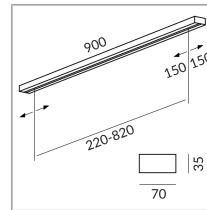

## Specification

**242092sw**  
painted black  
2 50 Wattage  
2 Circuits  
Optional Casambi

[Light data ldt/ies](#)  
[3D data 3ds](#)  
[5-year guarantee](#)

Dirk Wortmeyer

Where to buy? - [Dealer](#)