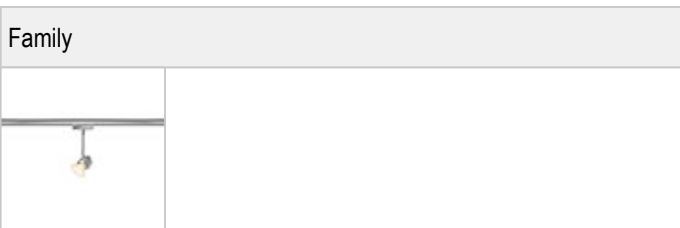

SCOBO / UP+DOWN LV W

	100621ws		white
	100621mg		matt brushed
	100621pl		high-polished
	100621sw		black

SCOBO / UP+DOWN LV W

Light
Miniature LED reflector technology for a precise light image

Design
Casing made out of aluminium gravity die casting, surface hand-crafted

		230 V	350 mA		
			15 W		
min. 1250 lm	2700K	CRI 90			

Product data
Art.-No.: 100621sw
Safety class: I

Lamp type
Lamp type: LED
Power: max. 15 W
Luminous flux (lm): min. 1250
Lichttemperatur: 2700K
Color rendering: CRI 90