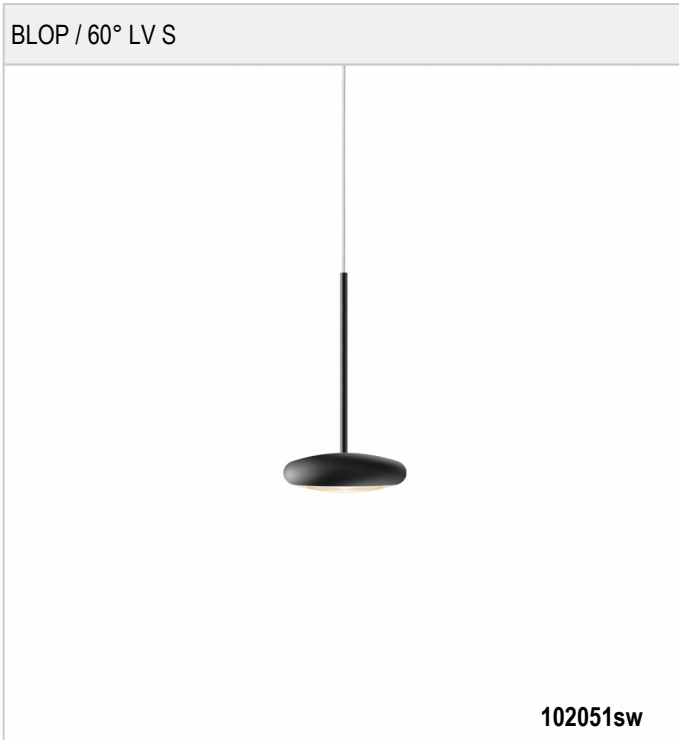

BLOP / 60° LV S - PENDANT LUMINAIRES

BRUCK.

BLOP / 60° LV S

230 V		IP20	 R.C	 LED	
 LED	15 W	min. 1200 lm	2700K	CRI 90	60°
					

Product data

Art.-No.: 102051sw
 Safety class: II

Lamp type

Lamp type: LED
 Power: max. 15 W
 Luminous flux (lm): min. 1200
 Lichttemperatur: 2700K
 Color rendering: CRI 90

Designer: Dirk Wortmeyer

BLOP / 60° LV S

102051ch		chrome
102051mcgy		mattchrome (mcgy)
102051sw		black
102051ws		white