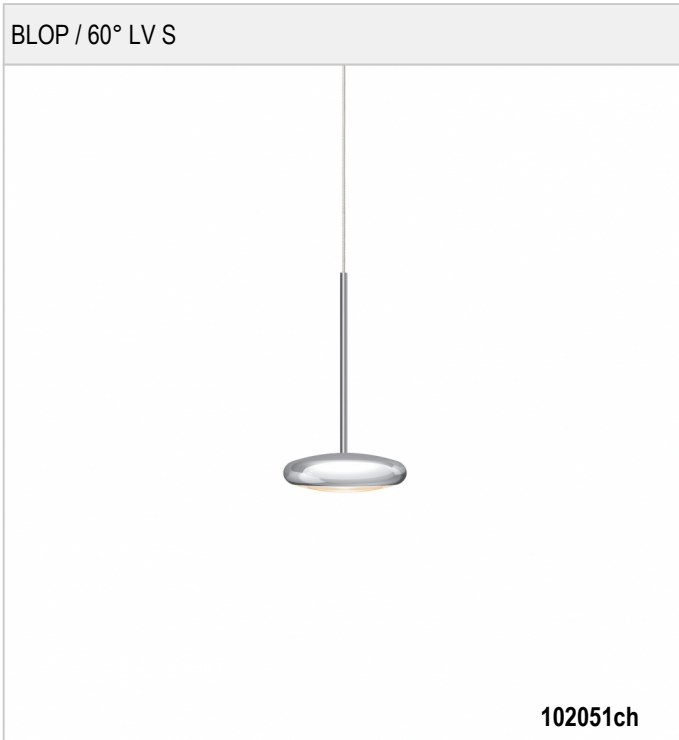

BLOP / 60° LV S - PENDANT LUMINAIRES

BRUCK.

BLOP / 60° LV S

102051ch		chrome
102051mcgy		mattchrome (mcgy)
102051sw		black
102051ws		white

BLOP / 60° LV S

230 V		IP20	 R.C	 LED	
 LED	15 W	min. 1200 lm	2700K	CRI 90	60°
					

Product data

Art.-No.: 102051ch
 Safety class: II

Lamp type

Lamp type: LED
 Power: max. 15 W
 Luminous flux (lm): min. 1200
 Lichttemperatur: 2700K
 Color rendering: CRI 90

Designer: Dirk Wortmeyer